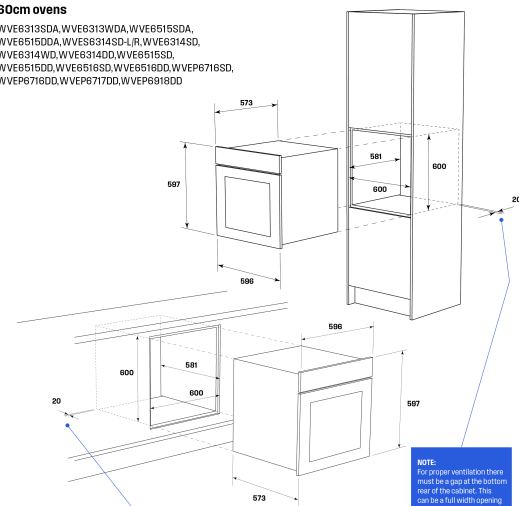

WVEP6716DD

60cm multi-function 10 dark stainless steel PyroClean oven with AirFry, telescopic runners, programmable timer, and 80L gross capacity.

Features

- AirFry
- Fast Heat Up
- PyroClean
- Programmable oven timer
- Telescopic Runners
- Easy guide side racks
- Cooler to Touch Doors
- Fingerprint resistant stainless steel
- 80L gross capacity oven

Included accessories:

grill/oven pan, 2 x chromed wire shelf, wire grill insert, baking tray, side racks, telescopic runners (1 set), AirFry tray

Product Dimension

Total height (mm) - 597, Total width (mm) - 596, Total depth (mm) - 573, CM Tech data (cm) - 60

Flush fit cut out

Flush fit cut out height (mm) - 600, Flush fit cut out width (mm) - 600, Flush fit cut out depth (mm) - 581

Proud fit cut out

Proud fit cut out height (mm) - 590, Proud fit cut out width (mm) - 565, Proud fit cut out depth (mm) - 560

60cm ovens